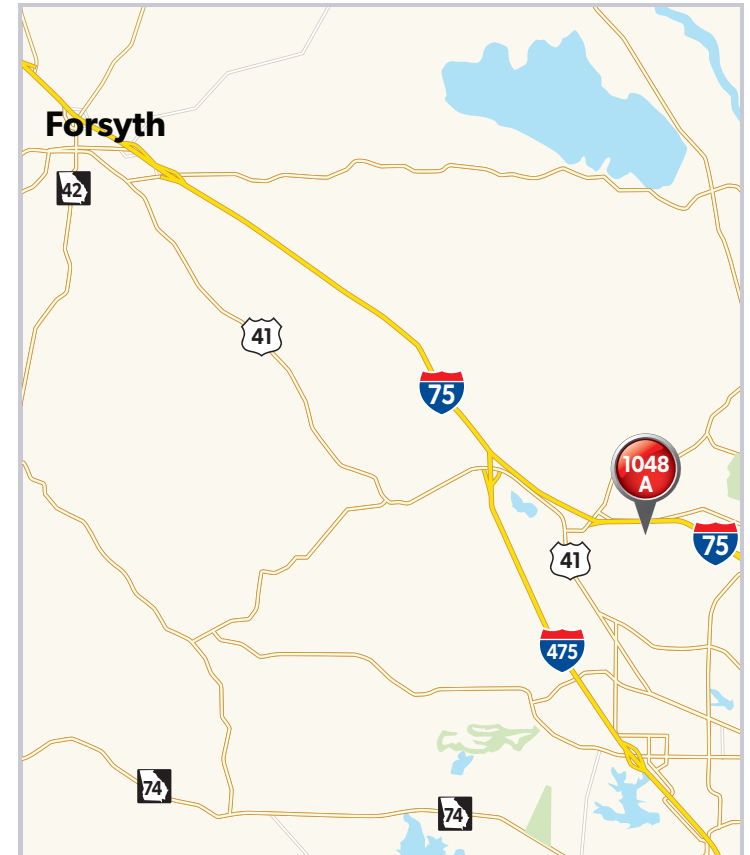

**I-75 Mile Marker 174 • 529 Bolingbroke Drive
Left Hand Read Facing South for Northbound Traffic**

- GDOT 2016 Traffic Count: 41,500
- Size: 14'x48'
- Illuminated: Yes
- Rate/Terms: Call for Details
- Lat: 32.939362
- Long: -83.768721