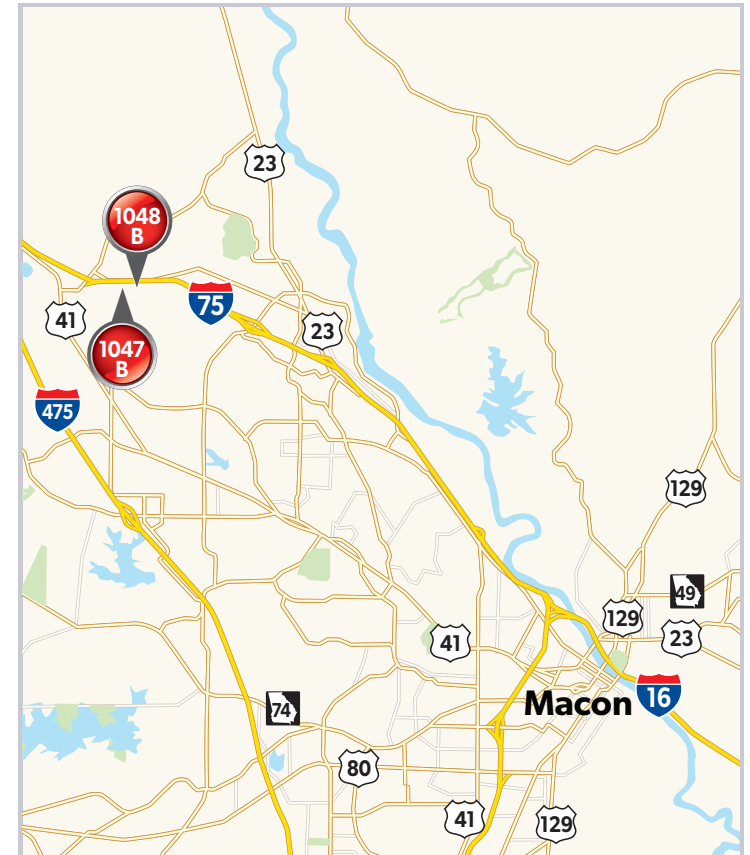

**I-75 Mile Marker 174 • 529 Bolingbroke Drive
Right Hand Read Facing North for Southbound Traffic**

- GDOT 2016 Traffic Count: 41,500
- Size: 14'x48'
- Illuminated: Yes
- Rate/Terms: Call for Details
- Lat: 32.939362
- Long: -83.768721